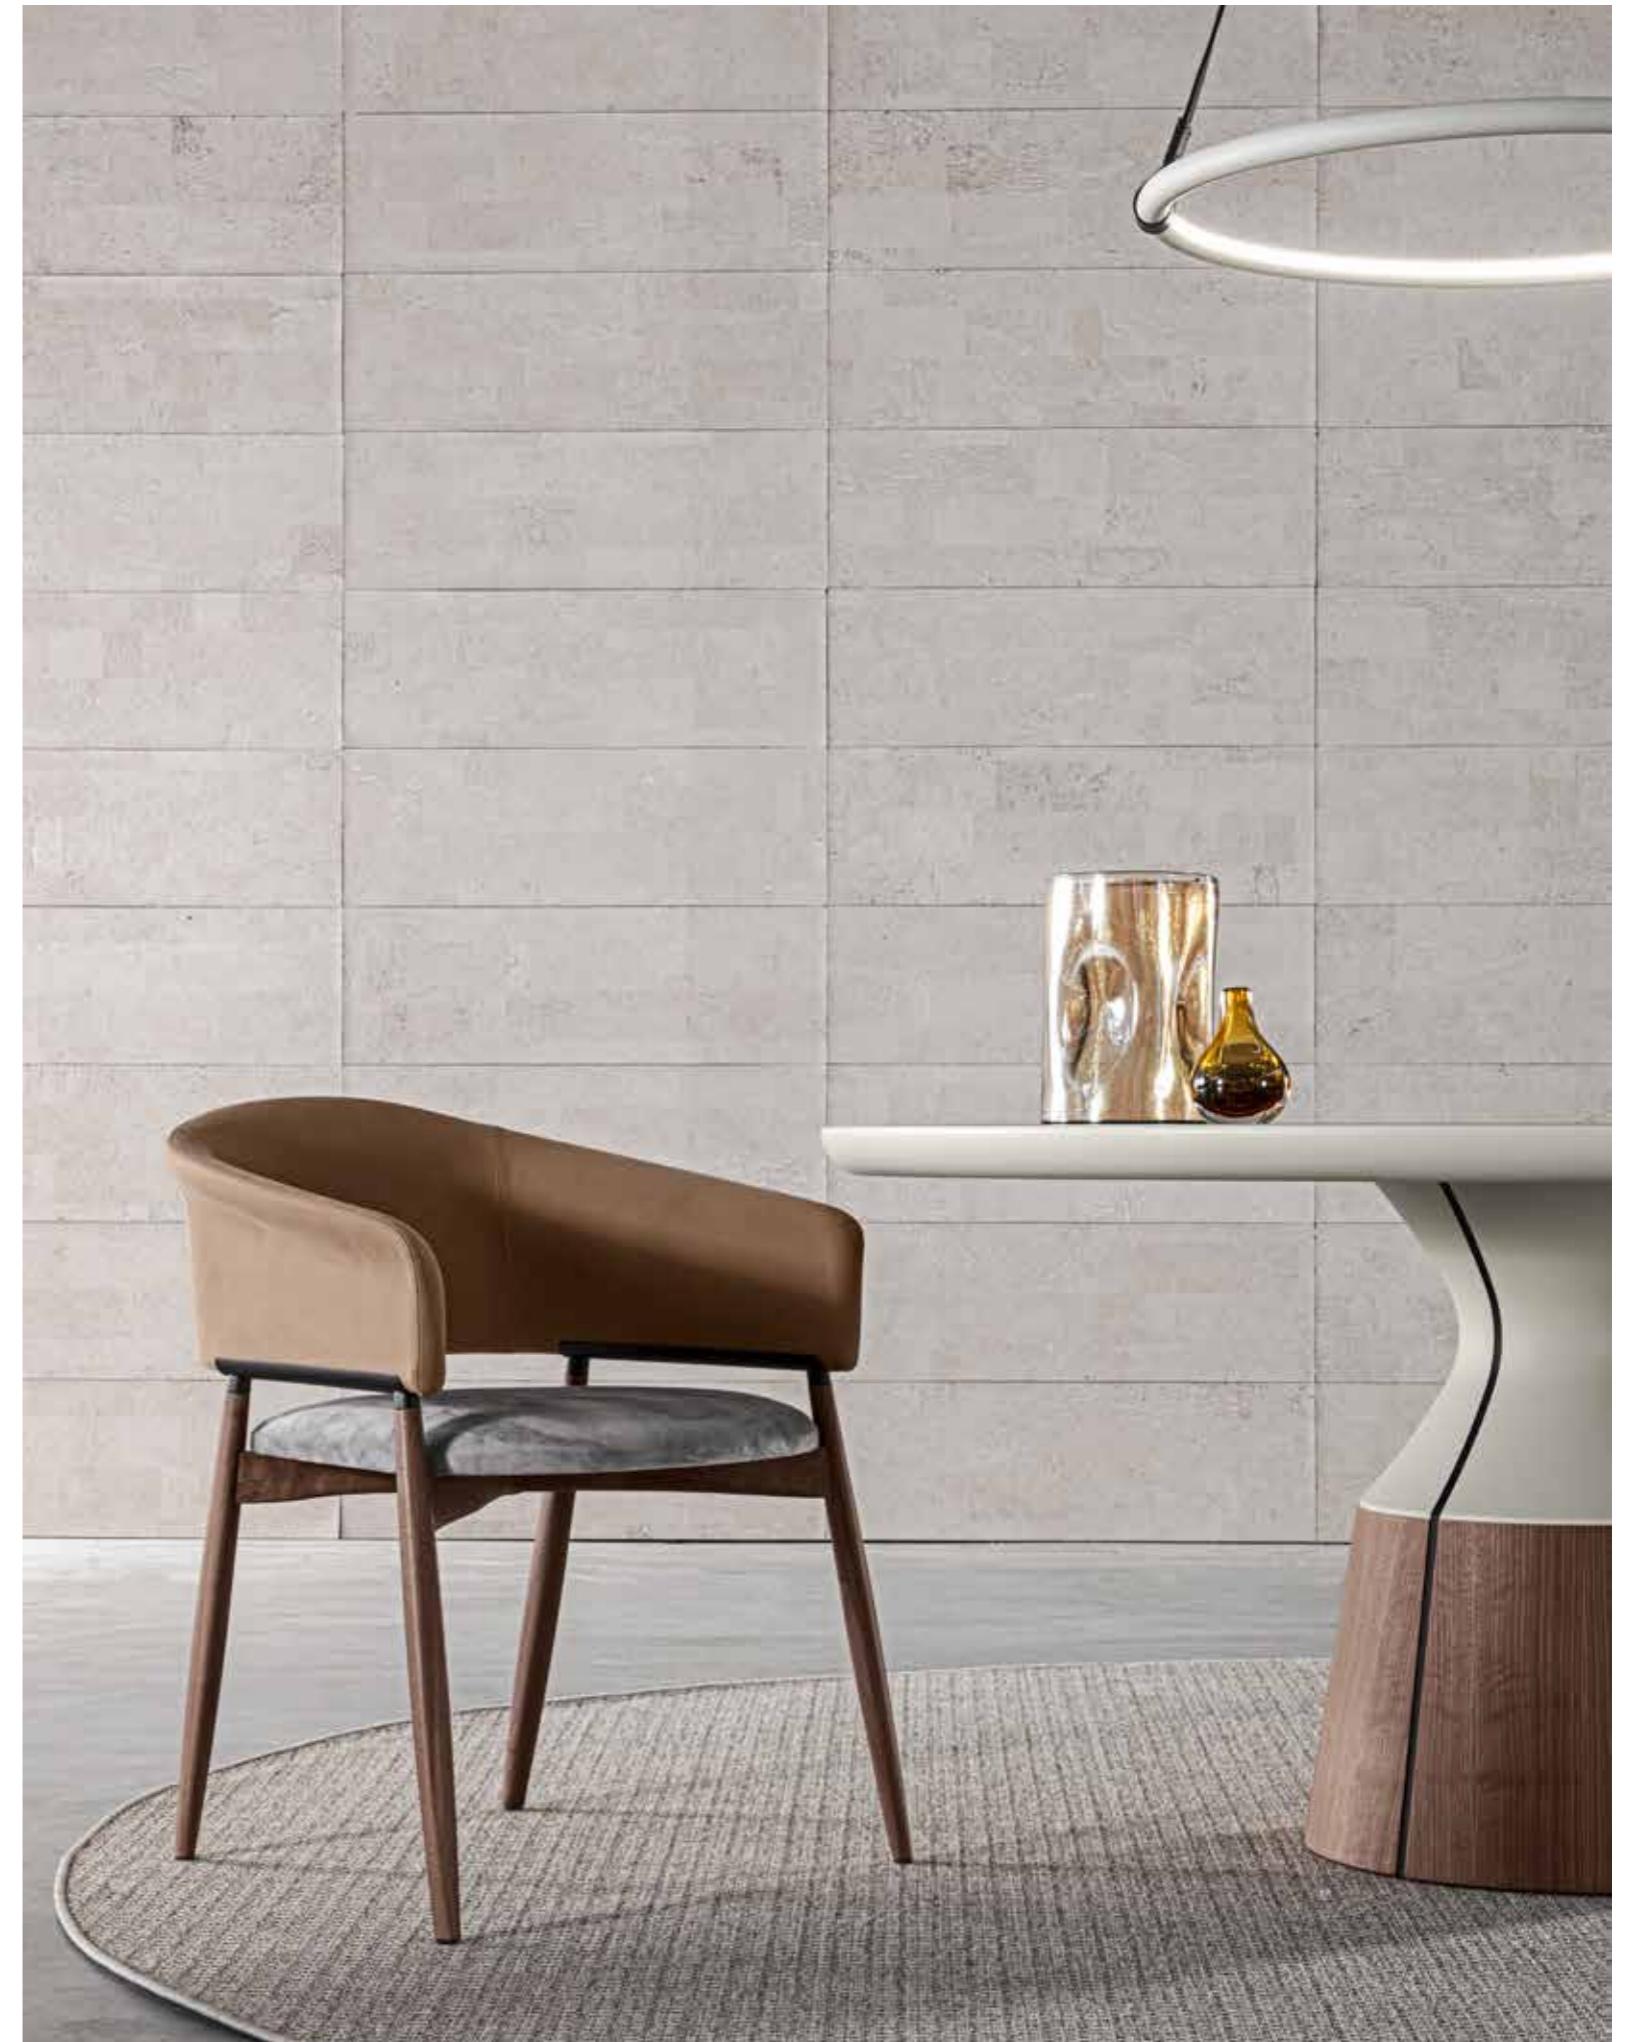

Nisida Chair —

Design: Studio Marco Piva

Legs: wild ash

Back and armrest cover: leather cat. Elegance art. FARD col. 2343

Seat cover: fabric cat. Life art. MO ZIP col. 35